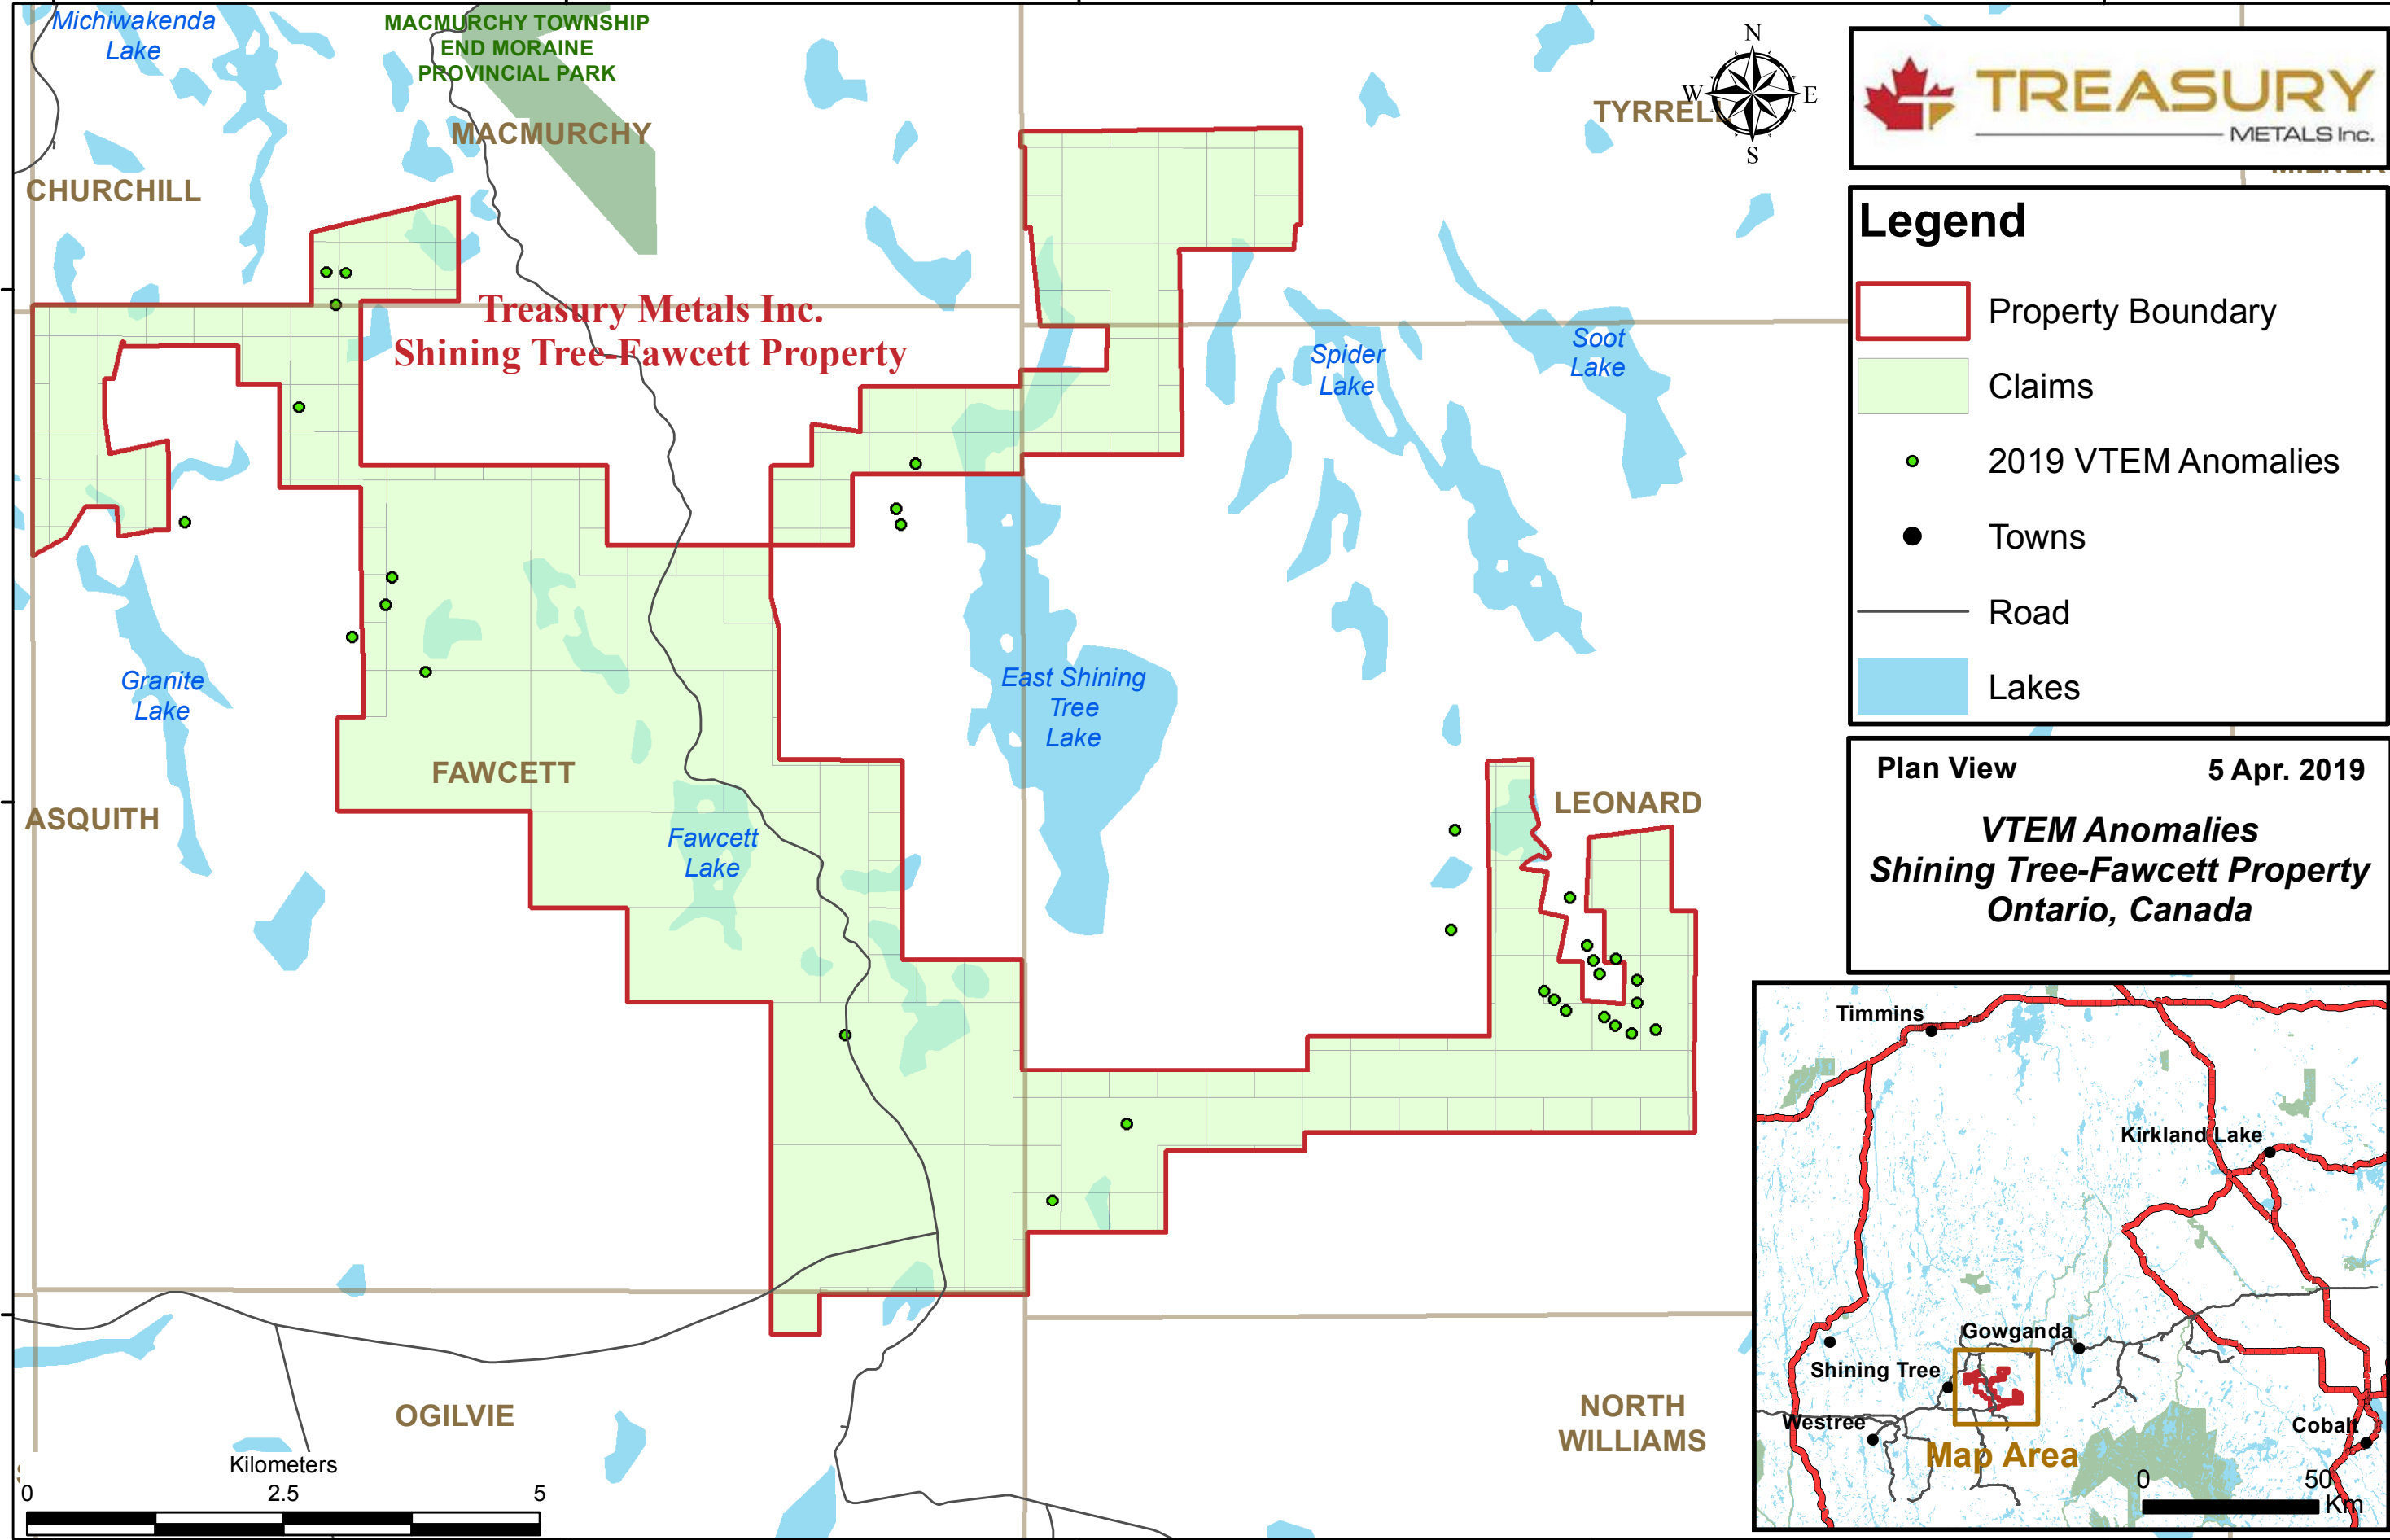

485000 490000 495000 500000 505000

Legend

- Property Boundary
- Claims
- 2019 VTEM Anomalies
- Towns
- Road
- Lakes

Plan View 5 Apr. 2019

VTEM Anomalies
Shining Tree-Fawcett Property
Ontario, Canada

485000 490000 495000 500000 505000

5270000

5270000

5265000

5265000

5260000

5260000